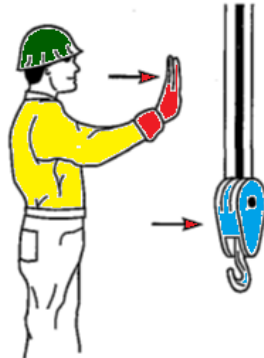

Tower Crane Hand Signals (ASME B30.3)

Move Slowly

Hoist

Lower

Trolley Travel

Swing

Tower Travel

Raise Boom

Raise the Boom and Lower the load

Lower Boom

Lower the Boom and Raise the load

Stop

Emergency Stop

Dog Everything